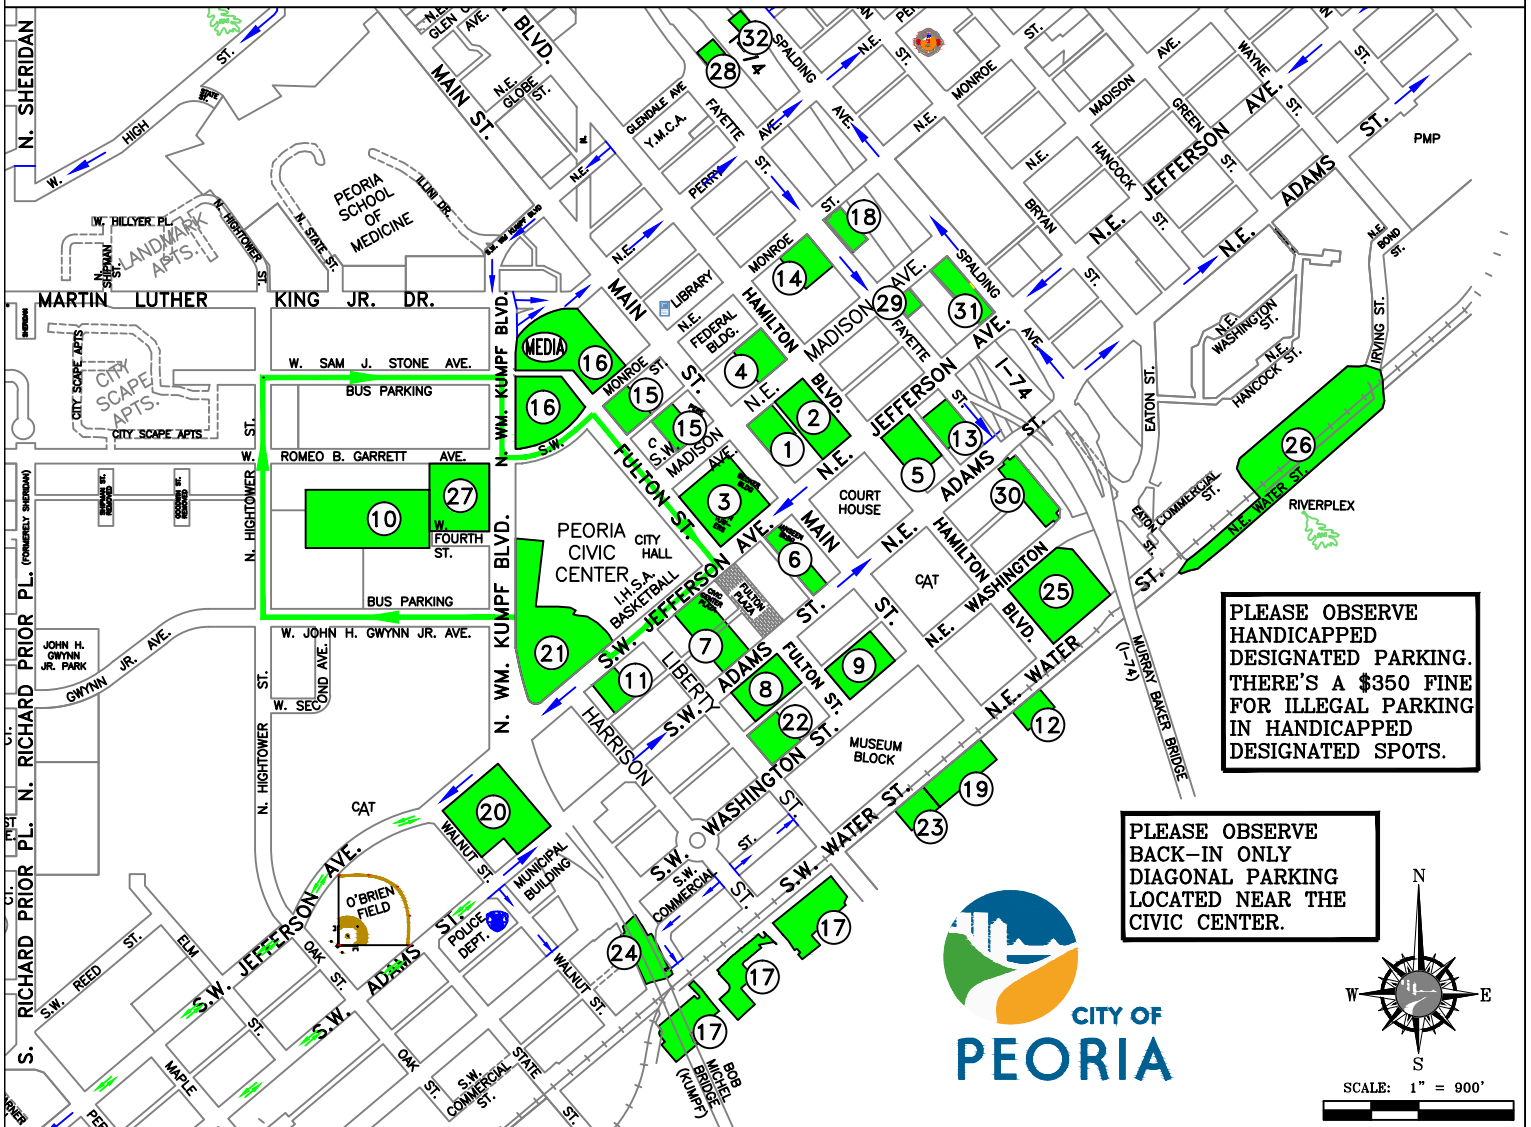

BASKETBALL PARKING PEORIA, ILLINOIS

MARCH

2016

- (1) COMMERCE BANK DECK (480 SPACES)
- (2) ASSOCIATED BANK DECK (600 SPACES)
- (3) TWIN TOWERS GARAGE (531 SPACES)
- (4) MADISON ST. LOT #2 * (95 SPACES)
- (5) HAMILTON SQUARE DECK (425 SPACES)
- (6) NIAGARA DECK (305 SPACES)
- (7) JEFFERSON PARKING DECK (665 SPACES)
- (8) TECHNOLOGY DECK (1150 SPACES)
- (9) CHASE BANK DECK (264 SPACES)
- (10) CITY CENTER PLAZA LOT (311 SPACES) **VIP PARKING**
- (11) PNC BANK DECK (448 SPACES)
- (12) GATEWAY SOUTH LOT (27 SPACES)
- (13) MARK TWAIN HOTEL (130 SPACES)
- (14) REGENCY PLAZA DECK (480 SPACES)
- (15) PERE MARQUETTE HOTEL & DECK (466 SPACES)
- (16) CIVIC CENTER FULTON ST. LOT (325 SPACES) **MEDIA**

- (17) MICHEL/EDGEWATER/LIBERTY LOTS (343 SPACES)
- (18) FAYETTE/MONROE LOT * (43 SPACES)
- (19) RIVERFRONT VILLAGE (162 SPACES)
- (20) CATERPILLAR/CITY LOT * (280 SPACES)
- (21) CIVIC CENTER LOT (231 SPACES)
- (22) FIRST MID ILLINOIS BANK DECK (359 SPACES)
- (23) RIVER STATION (58 SPACES)
- (24) MICHEL - WEST LOT (80 SPACES)
- (25) CAT LOT * (308 SPACES)
- (26) RIVERPLEX (432 SPACES)
- (27) STAYBRIDGE HOTEL
- (28) FAYETTE/GLENDALE AVE LOT * (30 SPACES)
- (29) MADISON/FAYETTE ST. LOT * (20 SPACES)
- (30) 200 FAYETTE ST. LOT * (61 SPACES)
- (31) SPALDING/MADISON ST. LOT * (125 SPACES)
- (32) SPALDING/GLENDALE AVE. LOT * (12 SPACES)

PUBLIC
PARKING

NOTES:

* SOME
RESTRICTIONS
MAY APPLY

PARKING METERS: 2 HOUR LIMIT

MULTI-METER PAY AND DISPLAY AREAS BY MUSEUM BLOCK: LIBERTY, WATER, MAIN / MICHEL, EDGEWATER, LIBERTY LOTS

PLEASE OBSERVE
HANDICAPPED
DESIGNATED
PARKING.
THERE'S A \$350 FINE
FOR ILLEGAL PARKING
IN HANDICAPPED
DESIGNATED SPOTS.

PLEASE OBSERVE
BACK-IN ONLY
DIAGONAL PARKING
LOCATED NEAR THE
CIVIC CENTER.